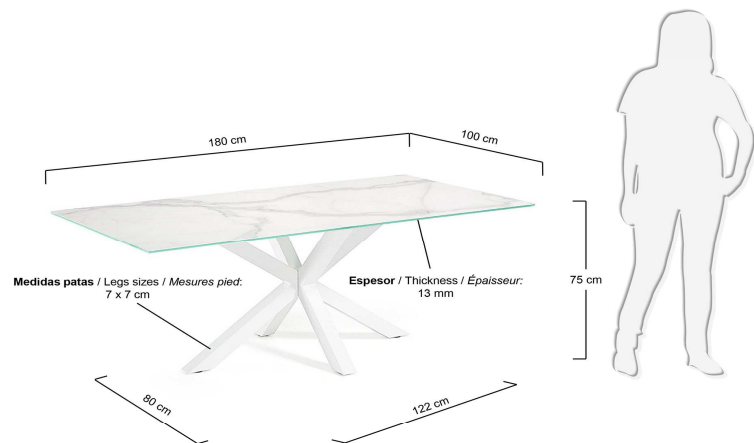

ARYA

product code	C361K05
product description	ARYA Table 180x100 White, Porcelain Kalos Blanco Dining table with epoxy paint steel legs and top in high-tech porcelain slab with glass support. Kalos Blanco finish.

product sizes

height x width x depth (cm)	75	x	180	x	100
product weight (Kg)	74,5				

technical drawings

product features

use (domestic/office)	Domestic
appliances (inner/outer)	Inner
extendible (yes/no)	No
adjustable height (yes/no)	No
foldable (yes/no)	No
up to seats	8
max. load (Kg)	60
top material	Tempered glass. Quartz, feldspar, clay and natural minerals
top finishing	
top thickness	13 (10+3) mm
leaf material	
leaf finishing	
number of leaves	
stored inside (yes/no)	No

legs material	Steel
legs finishing	Matt painting
feet protection (yes/no)	Yes
adjustable feet (yes/no)	Yes
RAL Specifications	RAL EFFECT (E2): RAL 120-2 // RAL CLASSIC (K5): RAL 9003
size and shape variation (yes/no)	No
color variation (yes/no)	No
other details	
general warnings	Waterproof. Resistant to any kind of chemical cleaning agent. Resistant to high temperatures. Resistant to wear and tear. UV resistant. It is composed entirely of natural materials
specific use and care instructions	Clean with a damp cloth and dry immediately
years of guarantee made according to	2
good to know	Ceramic is made of: quartz, feldspar, clays and natural minerals. There is a butiral (PVB) between glass and ceramic. Legs form a rectangle of 122 x 80 cm. Tube shape: 7 x 7 cm